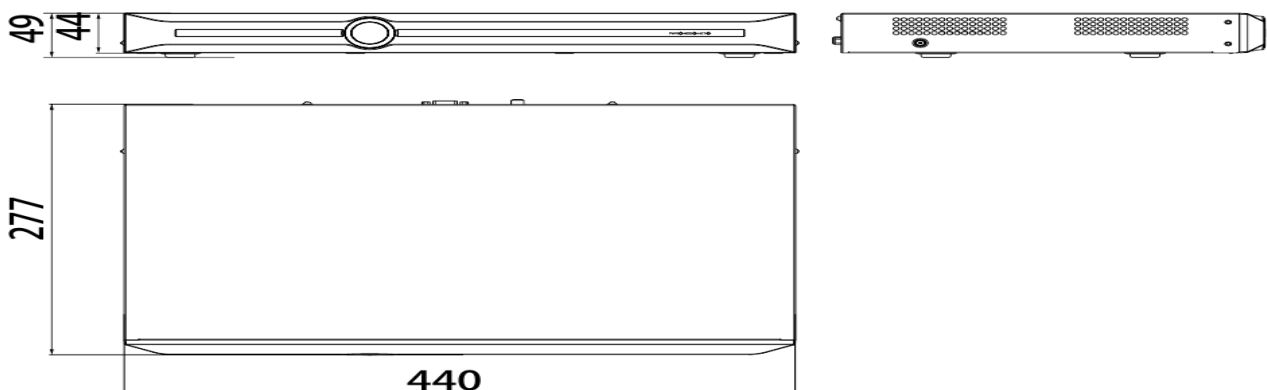

HD Output

- 1×HDMI and 1×VGA independent outputs
- HDMI Video output at up to 4K (3840 × 2160) resolution

HD Transmission

- 1×RJ45 self-adaptive 10/100/1000 Mbps network interfaces
- PoE port: 16xRJ45 self-adaptive 10/100 Mbps network interfaces

HD Storage

- 2 SATA interfaces, up to 10TB for each HDD
- S+265 compression effectively reduces the storage space and costs by up to 75% HD Transmission

Dimensions

SPECIFICATIONS

Input	
20-ch	20-ch
Max Resolution	12MP
Two-way Audio Input	1-ch, 3.5mm
Bandwidth	Income 200Mbps; Outcome 200Mbps
Output	
HDMI/VGA Output	HDMI: 1-ch, 3840×2160, 2560×1600, 2560×1440, 1920×1080, 1280×720, 800 ×600, 1024×768, 1366 ×768, 1440×900, 1280×800 VGA:1-ch, 1920×1080, 1280×720, 800×600,1024×768, 1366×768, 1440×900, 1280×800
Screen Split	1/3/4/6/8/9/10/13/16/20A/20B
Audio Output	1×RCA
Decoding	
Decoding Format	S+265H.265/H.264
Recording Resolution	12MP/8MP/6MP/5MP/4MP/3MP/1080P/UXGA/720P/VGA/4CIF/DCIF/2CIF/CIF/QCIF
Preview Capability	2×12MP, 4×4K, 5×5MP, 8×4MP, 16×1080P, 20×720P, 20×4CIF
Synchronous Playback	2×12MP, 4×4K, 5×5MP, 8×4MP, 16×1080P, 16×720P
Records Encryption	Yes
Hard Disk	
SATA	2 SATA interfaces for 2 HDDs
Capacity	Up to 10TB for each HDD
eSATA Interface	N/A
Array Type	N/A
POE	
POE Interface	16×RJ45 self-adaptive 10/100 Mbps network interface
Power per POE Port	30W
Max Current per POE Port	600mA
General	
Web Version	Web6
Language	English, Russian, Spanish, Korean, Italian, Turkish, Simple Chinese, Traditional Chinese, Thai, French, Polish, Dutch, Hebraism (UI), Farsi (UI)
Operating Conditions	-10°C ~ 55°C, 10%~90% RH
Power Supply	100~240V AC, 50~60 Hz
Consumption (without HDD)	≤25W (without HDD)
Chassis	1U
Dimensions	45.1×255×231 mm (1.78×10.04×9.09 inch)
Weight (without HDD)	3.1Kg (6.83lb)